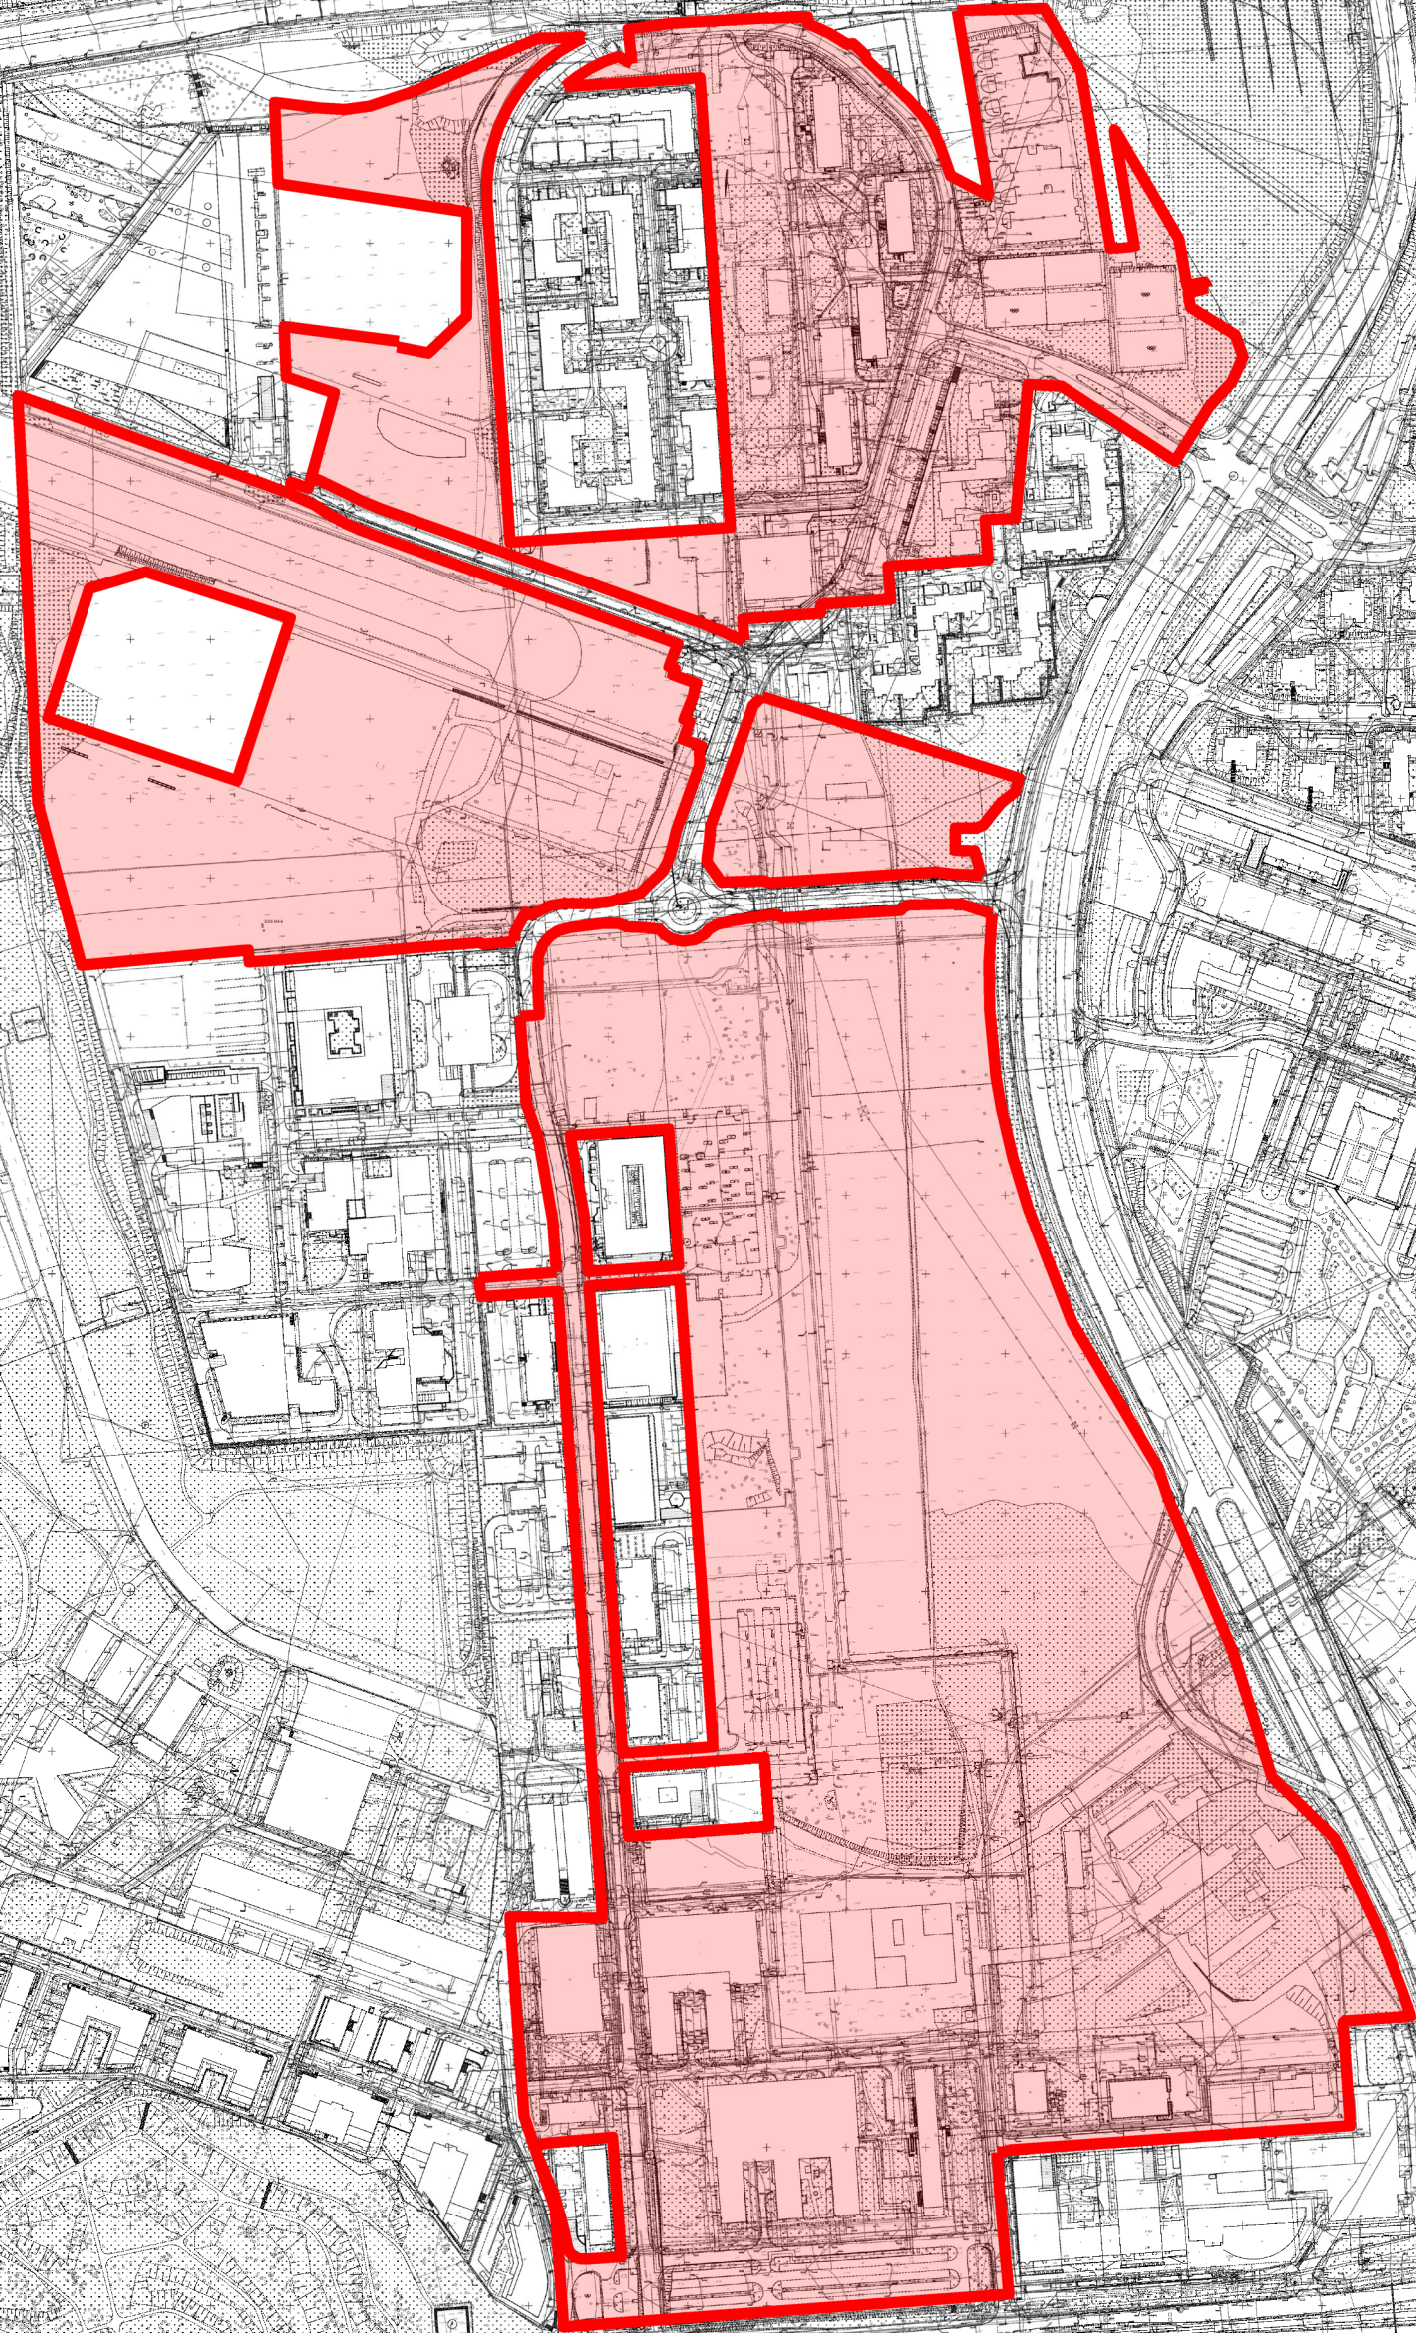

1400M

# COMPETITION AREA

2000M

BOARD FORMAT 70X100cm

SCALE 1:2000

100m 200m 300m 400m 500m

Plots of land owned by the  
Cracow University of Technology (52,5 ha)